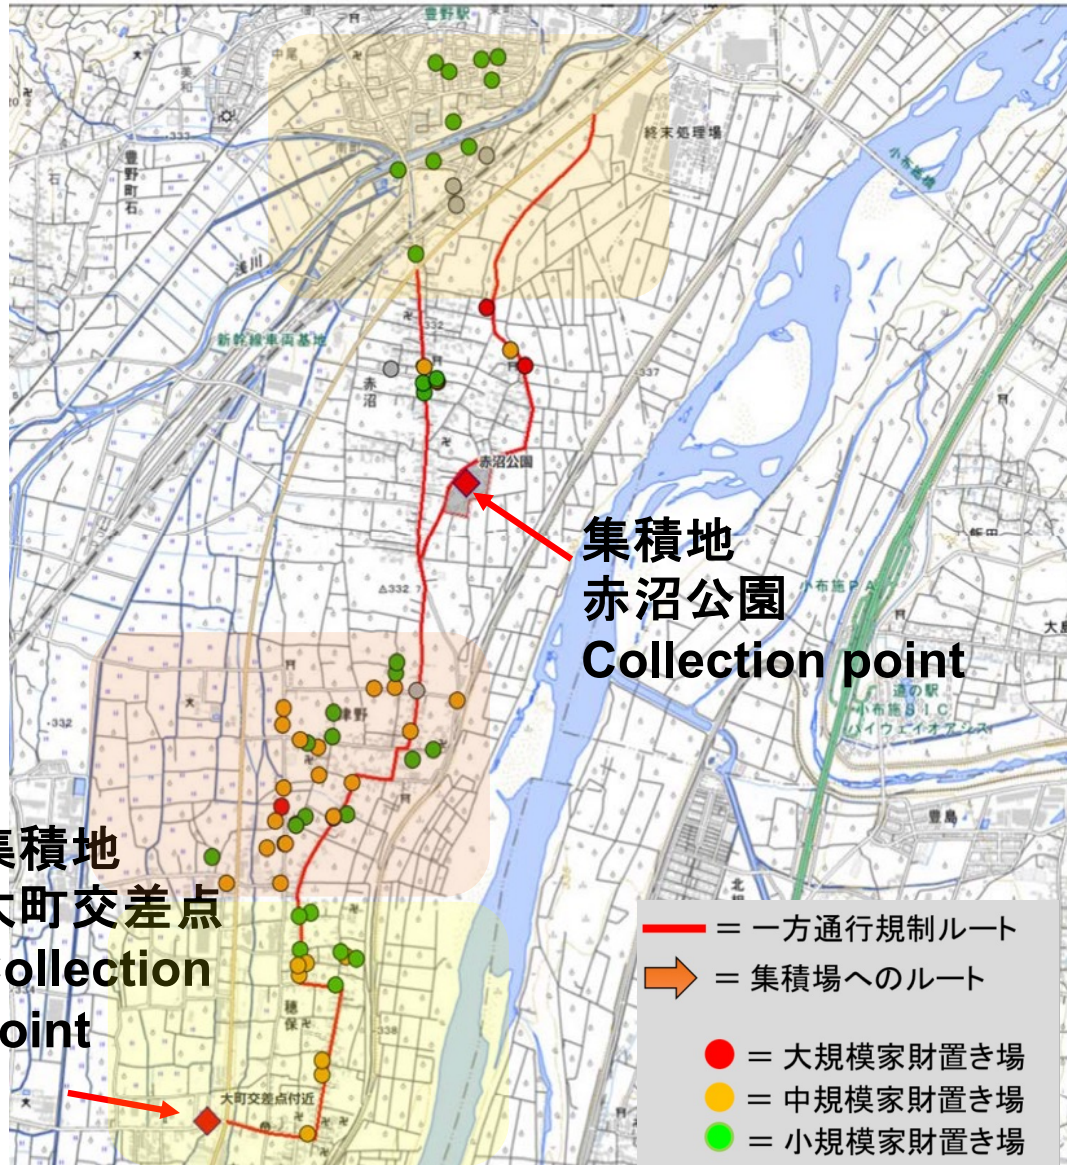

Necessity to identify public works that can be collaborated with the private sector

令和元年東日本台風

2019 East Japan Typhoon

災害ゴミ収集をめぐる課題

Problems of disaster waste collection

- 自宅近辺のゴミ捨て場に災害ゴミを廃棄している。
- 分別されていないゴミが多く、回収が難しい。
- ゴミが集積されているものの小さな路地に大型車両が入り回収することが難しい。

Problems to collect Disaster Waste

- Disaster waste was being disposed of at the local garbage dump.
- There are a lot of unseparated garbage, so it was difficult to collect.
- It was difficult to collect the garbage because large vehicles could not get into the small streets.

災害ゴミ廃棄オペレーション

PPP for disaster waste collection

- 市民・ボランティア・行政の力を集結し、各地区に点在する臨時集積所から、赤沼公園&大町交差点まで移動させる。
- 夜間、自衛隊が赤沼公園&大町交差点から、災害ごみを地区外に運ぶ。
- citizens, volunteers and the government collaborated to move the waste from the temporary collection points scattered around each district.
- At night, the Self-Defense Forces transported disaster waste from Akunuma Park and the Omachi intersection to outside the district.

フェーズフリー

「いつも」を「もしも」につなげる

Phase Free

Connecting “normal” and “disaster” phase

バリクリーンセンター (今治市)

Bari Clean Center

Normal Phase

- Waste Treatment
- Electricity
- Public activity support
- Environmental Education